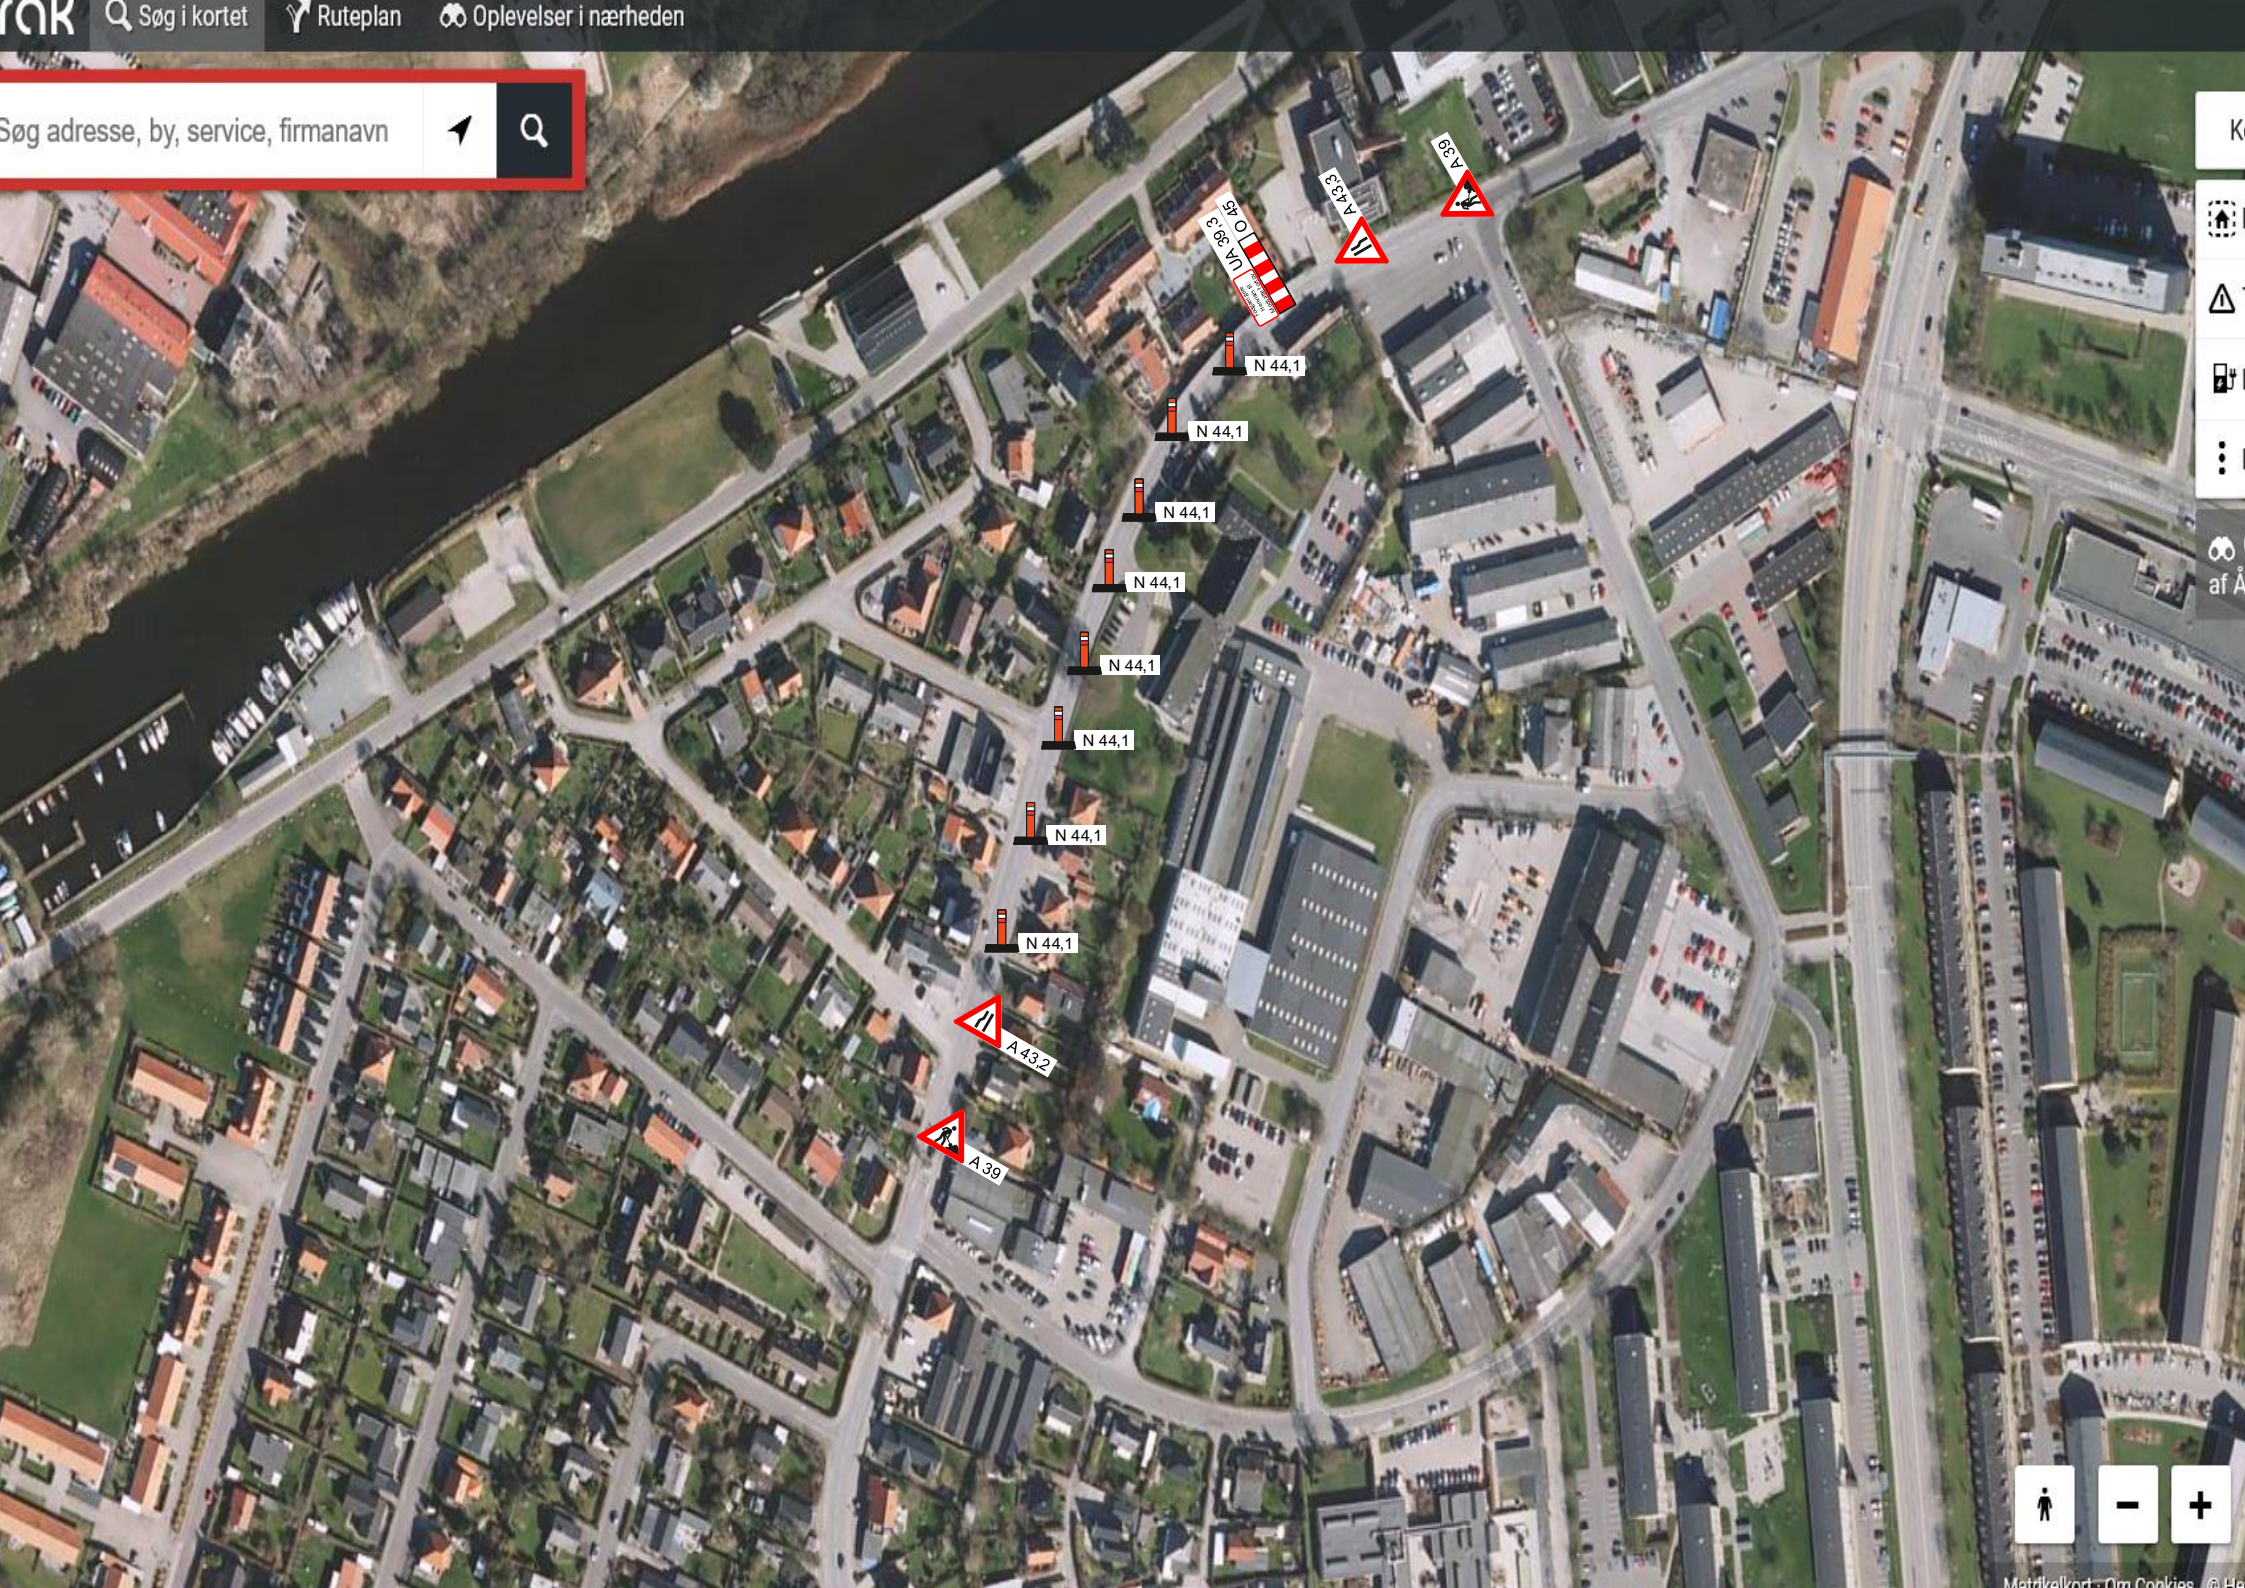

Søg adresse, by, service, firmanavn

Navigation and utility icons: Home, Warning, Mobile, Vertical dots, and a partially visible 'af A' icon.

Map navigation controls: A person icon, a minus sign, and a plus sign.